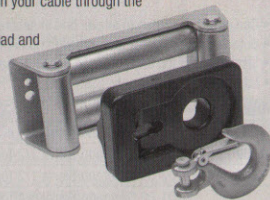

Universal Winch Isolator

- Stops the rattles while giving you a practical place to secure your winch hook
- Simply disconnect your winch hook, run your cable through the isolator and reinstall your hook
- Rests between the rollers of your fairlead and will interfere with winching operations
- Solid 1 piece urethane construction

Part No. KU70039BK