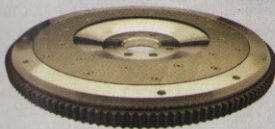

Performance Brake Rotors

- Exclusive "tapered slot" design prevents cracking
- Corrosion resistant cadmium plating
- Improves overall brake performance

Left Part No.	Right Part No.	Application
12666056SL	12666056SR	05-07 Colorado/Canyon 2WD/4WD
12666057SL	12666057SR	07-08 Silverado/Sierra 2WD/4WD
12666040SL	12666040SR	99-06 Silverado/Sierra 1500 2WD
12666040SL	12666040SR	99-06 Silverado/Sierra 1500 4WD exc. HD
12666042SL	12666042SR	00-06 Silverado/Sierra 1500/2500 HD
12666057SL	12666057SR	07-08 Tahoe/Yukon 2WD/4WD
12666040SL	12666040SR	00-06 Suburban/Tahoe/Yukon, 2/4WD, 02-06 Avalanche/Escalade
12669001SL	12669001SR	06-08 Hummer H3

Street Legal Brake Hose

Pre-Assembled. Direct Bolt-On-Kits

- Teflon™ inner liner and stainless steel braid eliminates hose expansion common to original factory rubber brake hoses
- Better braking performance and a firmer pedal feel
- Street Legal in all 50 States

Part No.	Application
672430	99-05 Silverado (Inc. 04-05 SS), Sierra 1500 4x4 (Stock Height)
672440	01-06 Silverado/Sierra HD (All)
695590	07-08 Silverado/Sierra 1500 Disc/Drum
695760	99-06 Silverado/Sierra 1500 2WD (6"-7"), 4WD (4" To 6" Lift)
695780	05-06 Silverado/Sierra 1500 2WD W/6-7" Lift, 4WD W/4-6" Lift

PERFORMANCE PRODUCTS

Aluminum Flywheels

By installing our lightweight aluminum flywheel, you automatically bolt on up to 15 horsepower to the wheels. Your vehicle will reach higher RPM's quicker due to lighter rotating mass. Constructed from 6061-T6 Aluminum with a replaceable friction surface.

Part No. 603201 — 55-86 Chevy SB/BB w/ 168 Ring Gear

*Except 383/400/454 Engines

Transmission Coolers