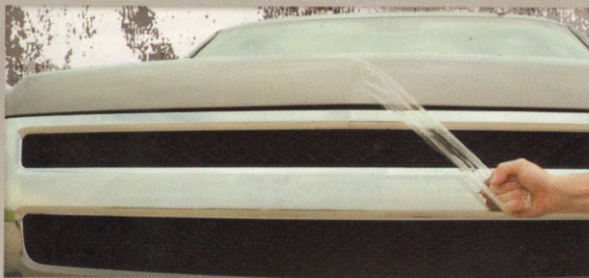

HuskyShield® Paint Protection

- Pre-cut custom fit clear urethane film protects surfaces from rocks, bugs and scratches
- Invisibly protects your Truck or SUV
- Keeps your vehicle looking new longer
- Doesn't detract from your vehicle's styling
- Protects without drilling or special fasteners

Part No.	Application
06009	07-09 Escalade/ESV/EXT
06279	08-09 Colorado
06209	07-09 Silverado
06239	07-09 Silverado HD
06219	07-06 Suburban/Tahoe/Avalanche
06303	08-09 Tahoe Hybrid
06229	06-09 Trailblazer
07209	07-09 Yukon/ XL/Yukon Denali/XL
07219	07-09 Sierra/Sierra HD