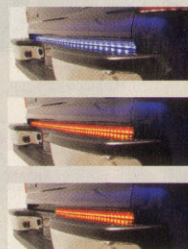

LED Third Brake Light Bar

- Low profile design is almost invisible when off
- High-intensity LEDs clearly indicate brake, turn signal and reverse

Part No. 960134—60" brake light and directionals
Part No. 960135—49" brake light and directionals
Part No. 960136—60" brake light, directionals and reverse
Part No. 960137—49" brake light, directionals and reverse