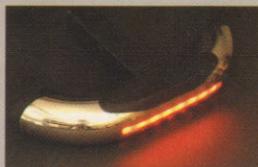

Part No. CR605L - Lighted