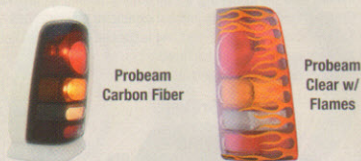

ProBeam Taillight Covers

Carbon Fiber Part No.	Clear w/Flames Part No.	Application
970625	970626	88-98 Fullsize
975405	—	99-02 Silverado/99-06 Sierra Fleetside
—	972566	03-06 Silverado
970685	—	94-03 Chevrolet S-10 Pickup
970685	—	94-03 GMC Sonoma

Proteaza Taillight Covers

Cutting edge projector style covers.

Smoke Part No. 952562—03-06 Silverado