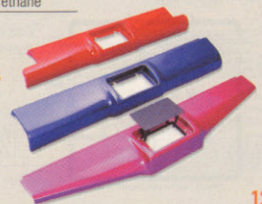

Roll Pans

Styled and engineered to give your vehicle a unique custom look.

Part No.201510 - 99-06 Silverado/Sierra
Part No.201110 - 88-98 C/K Series