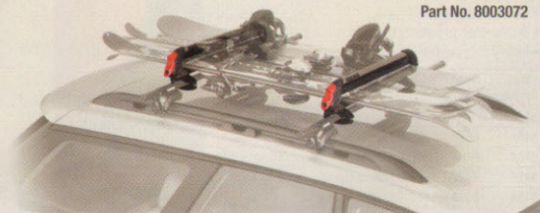

Part No. 8003072

Hitch Ski Carrier

- Converts Revolver, Ridgeline, Roadway, Parkway, and Spare Me carriers to ski carriers.
- Capacity: Up to 6 Pairs Skis & 4 Snowboards

Part No. 987XT