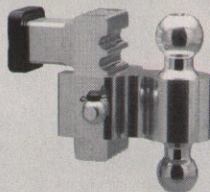

RAPID HITCH

Adjustable Aluminum Ball Mounts

- Up to 20° of vertical travel
- Comes standard with 2" x 2-5/16" steel balls
- 1,500/10,000 lb rating

Part No. 3300 — 3-3/4" drop/rise

Part No. 3310 — 5-3/4" drop/rise

Part No. 3313 — 10" drop/rise

Part No. 3334 — Hitch Lock