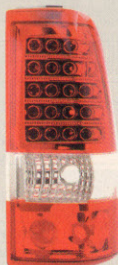

Silverado Upgrade LED Taillamps

L.E.D. Taillights

- Use less power and emits almost no heat
- Resistant to vibration and shock - better for off road
- Offers superior brightness
- All D.O.T. compliant to FMVSS-108
- OEM style weather tight connections and wire harnesses
- Simply plug and play

Red	
Part No.	Application
311047	07-09 Silverado
311007	03-06 Silverado (07 Classic)
311010	99-02 Silverado, 01-06 Sierra
311114	02-06 Avalanche
311120	02-06 Escalade
311062	07-08 Suburban/Tahoe/Yukon

- For the 03-06 Chevy Silverado, red looks best in LED and CELIS®
- 24 LEDs perform stop/turn functions
- CELIS® (Central Lighting Systems) light guides perform the taillamp & parking lamp function
- Easy plug & play installation and increased margin of safety
- Fast, illuminating and high visibility LED brake light function
- Includes 2 LED taillamps, center-mounted 3rd LED brake lamp and step-by-step mounting instructions

Part No. 009607801