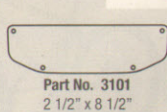

Part No. 3101
2 1/2" x 8 1/2"
One pair per package