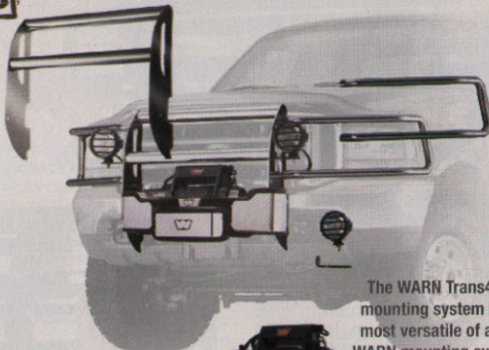

The WARN Trans4mer mounting system is the most versatile of all the WARN mounting systems. It can be configured in several ways to match your needs.

Warn Trans4mer® Winch Mounting System

Grille Guard Part No.	Angled Light Bar Part No.	Brush Guard Part No.	Application
75230	73745	75590	07-09 Silverado 1500
75230	73745	77675	07-09 Sierra 1500
76110	73745	75590	07-09 Silverado HD
76110	73745	76450	07-09 Sierra HD

Select a winch carrier that fits the winch you are using.

Winch Carrier

Part No. 29394 – (PowerPlant HP & HD, 9.5si, 9.5ti, 9.5xp, XD9i, XD9, M8, M6, T9K, T12)
Part No. 62027 – (16.5ti, M15, M12, M8274)

SST Cover

Part No. 63130 – fits Winch Carrier #29394
Part No. 63135 – fits Winch Carrier #62027