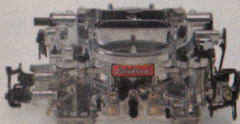

Brute Force Intakes

AEM BRUTE FORCE intakes deliver the most Air Power for your vehicle.

- Manufactured and assembled in the USA
- AEM's lifetime DRYFLOW Synthetic air filter is 99.53% efficient in FINE DUST testing, filters dirt as small as one micron, and never needs filter oil!
- 50-state legal or pending legality

Part No.	Application
218019D	04-06 Colorado 2.8L
218018D	04-06 Colorado 3.5L
218000D	00-07 Silverado 1500/1500HD/2500/2500HD 4.8/5.3/6.0L (Classic)
218014D	01-04 Silverado 2500HD/3500 8.1L
218023D	07-08 Silverado 1500 4.8/5.3/6.0L Electric Fan Equip. Only
218013D	01-04 Silverado 2500HD/3500 6.6L Duramax LB7 Diesel to 6/04
218017D	04-05 Silverado 2500HD/3500 6.6L Duramax LLY Diesel from 6/04

Magnum Force Intake System Stage 2

- Increase horsepower and ft-lbs of torque
- Improves airflow up to 75%
- Replaces factory air box, intake tube & filter
- Washable/reusable air filter
- Black textured molded tube

Part No.	Application
5411072	07-08 Silverado/Sierra 4.8/5.3/6.0L
5410092	99-07 Silverado/Sierra 4.8/5.3/6.0L (Classic)
5410092	01-06 Silverado/Sierra 8.1L
5410342	04-06 Colorado/Canyon 3.5L

Powr-Flo Mass Air Sensors

- Increased horsepower and low end torque
- Improved mileage
- Simple 10 minute installation
- No other vehicle modifications required
- Optimizes cold air intakes

Part No. 69109 - 07-09 GM Trucks/SUVs, 4.8/5.3/6.0/6.2L

Part No. 69101 - 99-06 GM Trucks/SUVs, 4.8/5.3/6.0L

Thunder Series AVS Off-Road Carburetors