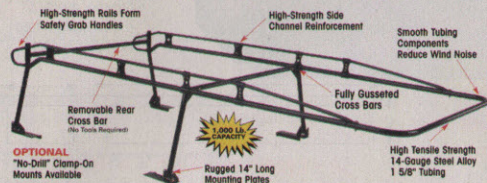

Rack Systems

KARGO MASTER

Medium Duty Kargo Master Pro III Superior Function