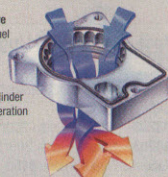

Part No.	Application
35105	04-06 Colorado/Canyon 3.5L
60005	03-07 Silverado/Sierra 4.8/5.3/6.0L
53020	2007 Silverado/Sierra 2500/3500 6.0/6.2L
53020	2007 Tahoe/Yukon/Suburban 5.3/6.0L
60005	03-06 Tahoe/Yukon/Suburban 5.3/6.0L