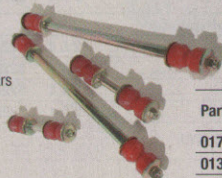

## ADDICO Urethane Sway Bar End Links

- Universal Set
- Installs on OEM or aftermarket sway bars

Part No.	Functional Height
017	8"
013	1 3/4"