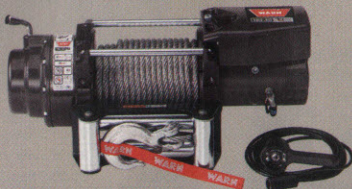

WARN

PowerPlant™ Dual Force HD For Tradesmen, Farmers, & Ranchers

- A powerful air compressor combined with a high-duty winch lets you get more done in less time
- 1/2 gallon high-flow on-board air reservoir with intercooler
- Runs air tools such as nail guns and impact wrenches, so there's no need to lug a large, cumbersome air compressor to the jobsite
- 12,000 lb. pulling capacity
- Hand-held control with thermometric LED

Part No. 71801 - PowerPlant Dual Force HD

16.5ti Thermometric Winch

- 16,500 lb. capacity - the most powerful on the market
- Thermometric sensor alerts you to motor temperature
- More efficient solenoid layout saves energy
- Includes 90' of 7/16" wire rope

Part No. 68801 - Roller Fairlead

Heavy-Duty Accessory Kit

- For winches up to 15,000 lbs.
- Snatch block, tree protector, shackle, gloves, choker chain, 3"x30' (76.2mm x 9.14m) Recovery Strap

Part No. 29460 - Camouflage

12000 lbs. Electric Winch

- Gear train/planetary gear system for fast line speed
- Rated line pull/12000 lbs single line
- Motor: Series Wound 4.8 hp, 12 volt (~24 volt available)
- Cable supplied (min. break force 14,400 lbs.) 3/8" x 100 ft. galvanized aircraft cable with replaceable hook

Part No. 7650152 - Model SE12000

Universal Winch Isolator

- Stops the rattles while giving you a practical place to secure your winch hook
- Simply disconnect your winch hook, run your cable through the isolator and reinstall your hook
- Rests between the rollers of your fairlead and will interfere with winching operations
- Solid 1 piece urethane construction

Part No. KU70039BK

Tow Hooks

- "Two hole Kits", include one hook, keeper clip and mounting hardware, "Three hole kits", contain one hook and keeper clip only