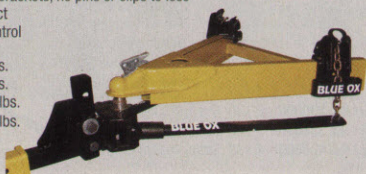

Part No. 30035 — Rails & Mounting Kit

REESE

Trunnion Bar Weight Distributing Hitch

Reese has combined the best of the features from all weight-distributing kits to create the new High-Performance Trunnion Kit.

Part No. 66020 — 600 lb. Adjustable High-Performance Trunnion Style w/o Hitch Bar

Part No. 66022 — 1200 lb. Adjustable High-Performance Trunnion Style w/o Hitch Bar

B & W TRAILER HITCHES

Turnover Ball Gooseneck Hitch

- Convert from a hitch to a level bed in seconds.
- Bolts to existing holes in frame with no drilling or welding.
- Installs under the bed requiring only a 4" hole with no bed removal.
- Lifetime limited warranty.

Part No.	Application
1059	99-07 Silverado/Sierra 1/2 & 3/4 Ton LD SB/LB (Old Frame & Body Style)
1057	07-09 Silverado/Sierra 1/2 Ton SB ONLY New Boxed Frame
1007	07-09 Silverado/Sierra 1/2 Ton LB ONLY New Boxed Frame
	01-09 Silverado/Sierra 3/4 Ton HD SB/LB
1067	07-09 Silverado/Sierra 1 Ton (New Frame & Body) (With 1 bed crossmember over the axle)

BLUE OX

SwayPro™

- Thumbscrew allows for simple, precise weight distribution adjustment
- Snap-in spring bar design secures spring bars to avoid falling out
- Automatic locking snap-up brackets, no pins or clips to lose
- Easy hook up and disconnect
- Built-in adjustable sway control

Part No. BXW0550 — 550 lbs.
Part No. BXW0750 — 750 lbs.
Part No. BXW1000 — 1,000 lbs.
Part No. BXW1500 — 1,500 lbs.