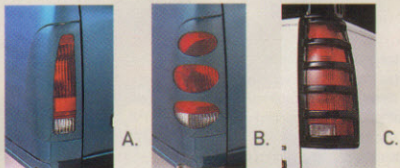

Specialty Taillight Covers

- Installation is permanent using 3M tape
- Sturdy ABS construction

- A. "French Cuts" — Thin vertical slot for a "Frenched" look
- B. "Ovals" — Large oval holes
- C. "Tuff Covers" — Raised slots

French Cuts Part No.	Ovals Part No.	Tuff Covers Part No.	Application
2150	—	5050	99-02 Silverado/99-06 Sierra
2103	2203	5003	88-98 Chevy/GMC FS
—	—	5018	94-03 S-10/Sonoma
—	—	5001	83-93 S-10/S-15/Sonoma

More Applications Available