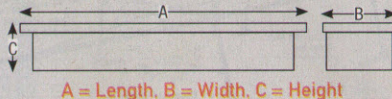

How To Measure Your Tool Box:

Brite Part No.	Black Part No.	Description	Dimensions shown in inches*		
			A	B	C
70" (Fits 88-Up Chevy/GMC FS)					
110701	110702	—	69	19-1/4	13-1/2
111701	111702	Deep	69	19-1/4	19-1/2
60" (Fits 82-03 Chevy S-10, 04-Up Colorado/Canyon)					
110601	—	—	60	19-1/4	13-1/2
111601	—	Deep	60	19-1/4	19-1/2

Blue Label Series

Single Lid Toolbox

Part No.	Description
69" (Fits 88-09 Full Size)	
TBS69	Single Lid, Brite
TBS69BLK	Single Lid, Black
TBS69LP	Single Lid, Low Profile
60" (Fits 04-09 Colorado/Canyon)	
TBS60	Single Lid, Brite
TBS60BLK	Single Lid, Black
TBS60LP	Single Lid, Low Profile
TBS60A	Single Lid, Angled, 4dr only
58" (Fits 99-06 Chevy/GMC Full-size STEPSIDE)	
TBSD58	Single Lid, Deep, Brite

UWS

- Structural-Foamed lid
- Secure and sealed against the elements
- Lid opens to a full 90 degrees
- Two super-duty lift cylinders