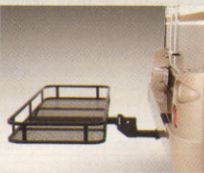

Cargo Carriers

HIGHLAND

TOW-READY

Railed Cargo Carriers

- Up to 500 lbs. capacity
- Up to 24" x 60" cargo platform
- Mesh floor for easy cleanup
- 6" side rails to retain cargo
- Attachment holes for load securing devices

Part No.	Description
63152	24" x 60" platform, for Class III/IV hitches, 500 lbs. capacity - 1 piece
63153	24" x 60" platform, for Class III/IV hitches, 500 lbs. capacity - 2 piece
63154	20" x 48" platform, for Class II hitches, 300 lbs. capacity - 1 piece
63155	20" x 48" platform, for Class II hitches, 300 lbs. capacity - 2 piece
20174	Optional Light Kit for 63152, 63153, 63154, 63155

LUND

Cargo Carriers and Accessories

- Hitch-mounted design for quick install
- 500 lb. distributed load capacity
- Fits into standard 2" receiver
- Folding model folds up when not in use

Part No.	Description
601010	Cargo Carrier 20" x 60" Non-Folding
601001	Cargo Carrier 21" x 61" Folding
601007	Cargo Net Tie-Down
601008	Side Bars - Carrier Will Not Fold When Installed

SURCO PRODUCTS, INC.

Hauler-Hitch Basket

- Heavy duty steel construction
- Durable black powder coat finish
- Rounded corners
- Solid and breakdown models available

Part No.	Size	Model
1200	20" x 48" - 1 1/4" receiver	Solid
1201	20" x 48" - 1 1/4" receiver	Breakdown
1202	20" x 48" - 2" receiver	Solid
1203	20" x 48" - 2" receiver	Breakdown
1204	24" x 60" - 2" receiver	Solid

Basket Fold-Up Adapter

- Universal fold up adapter works on any basket rack
- Manufactured with heavy duty steel, with a durable black powder coat finish

Part No. 1206 — 2" Receiver

DEEZEE

Cargo Carry-All

- Installs into any 2" receiver
- Heavy gauge steel with reinforced, expanded floor
- Steel

Part No. M051—20" x 60" x 6" (500lbs)

Part No. M052—20" x 60" x 6" (250lbs)

GO RHINO! PRODUCTS®

Rhino! HitchStep™