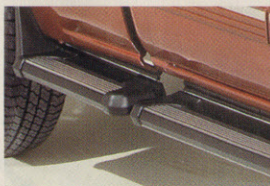

## Side Box Boards

- Complete the look with Guardian Side Box Boards
- All the same features, but custom fit to each vehicle

Guardian Part No.	Black Guardian Part No.	Application
13058	13358	99-09 6' Bed (non Sportside/Stepside)
—	13359	99-09 8' Bed