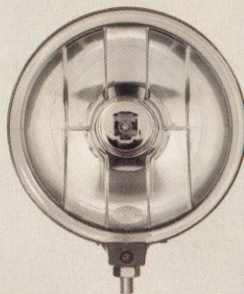

New

Cross Country™ H.I.D. Lamp Kit

- The smallest, most reliable ballast in the industry is a primary component of these outstanding, compact and powerful new H.I.D. lamps.
- Includes (2) lamps and preassembled wiring harness, relay, and switch
- Just plug and go

Part No. 1282

RS800 Halogen Shock Lamp

New

- 9" Diameter housing
- It's indestructible, with its high impact resistant polyamide housing, unbreakable polycarbonate hard clear-coated lens, and stout mounting system
- Wire harness (Sold Separately)

Part No. 8018-RS800 Halogen

Part No. 34088-RS800 Harness

RS800 HID Shock Lamp

- 9" Diameter housing
- Available in H.I.D. Long Range Driving
- D2S H.I.D. 35watt high impact resistant polyamide housing, unbreakable polycarbonate hard clear-coated lens, and stout mounting system
- Wire harness (Sold Separately)

Part No. 8008-RS800 HID

Part No. 34035-RS800 HID Harness

GMC Sierra Mounting Kit

Designed to mount 510 or 540 Series lamps in the factory location. Use lamp kits 5161, 5164, 5190, 5192, 5461 or 5462.

Part No. 30370

540 Series

- Ion Crystal Fog 55 watt = 88 watt Xtra
- Super White Driving H3 55 watt = 85 watt Xtra Super White
- Black stamped steel housing and glass lens

Part No. 5461 - Plasma Ion Fog

Part No. 5462 - Xtreme White Driving

580 Series

- Black aluminum housing
- Glass lens with mesh style cover

Part No. 5862 - Xtreme White Driving

520 & 520 SMR Series

- 12v - H3 85 watt
- Black or chrome plated stamped steel housing, glass lense, and mesh style covers
- 520 SMR has multi surface reflector

Ion Crystal Fog

Part No. 5291 - Black housing

Part No. 5261 - Chrome housing

Driving Ion Crystal

Part No. 5293 - Black housing

Part No. 5263 - Chrome housing

Clear Driving

Part No. 5294 - Black

Part No. 5264 - Chrome

6.5" Part No.	8" Part No.	Finish
-	NS880B	Black
NS890C	-	Chrome