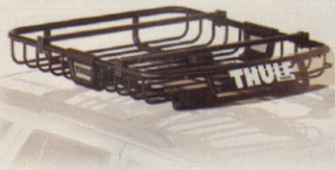

M.O.A.B. with M.O.A.B. Extension

Part No. 691 — Size: Length 62" Height 6.5" Width 39"

Part No. 692 — Cargo Net

YAKIMA

**Cargo Baskets
And Accessories For Off-Road
Adventures**

Mount Gear
Directly to the
Accessory Bar!

Description	Part No.
Load Warrior 44" x 39" x 6.5"	8007070
Mega Warrior 52" x 48" x 6.5"	8007080
Mega Warrior & Extension 74" x 48" x 6.5"	8007080 + 8007082
Load Warrior Stretch Net	8007072
Mega Warrior Stretch Net	8007081
Locking Bracket	8007064
Light Mounting Bracket	8007075
Raised Side Rails	
Rail Grab (set of 4)	8000138
Crossbars, 1 pr. 58"	8000409
Lock (4-Pack)	8007204
Wind Fairing, 50"	8007049

Roof Racks

SUV/CUV Solutions - Fit Raised Side Rails.
Naked Roof, or Factory Crossbars!

YAKIMA SKS Locks
(Same Key System) are
available in 2, 4, 6, 8, 10,
and 12 packs.

Part No. 8007202 — 2 pk.
Part No. 8007204 — 4 pk.