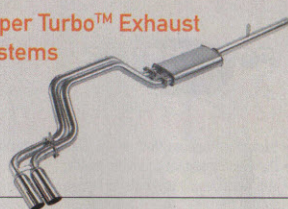

Part No.	Application
19451	07-08 Silverado/Sierra 1500 4.8L, 5.3L, RC, SB (119") Single
19453	07-08 Silverado/Sierra 1500 4.8L, 5.3L EC, SB (133.9") Single
19454	07-08 Silverado/Sierra 1500 4.8L, 5.3L CC, SB, EC, SB (143.5") Single
19432	07-08 Silverado/Sierra 1500HD/2500HD/3500 6.0/8.1L
19310	99-06 Silverado/GMC Sierra 1500/2500 ext. cab SB, 6/8 cyl., Split Rear
19442	07-08 Suburban/Yukon XL 1500 5.3L
19436	07-08 Tahoe/Yukon 5.3L
19361	01-06 Tahoe/Yukon 4.8/5.3L

Super Turbo Mufflers

- Patented flow directors channel exhaust flow for maximum power
- Fiberglass matting delivers a mellow true performance sound
- 100% aluminized for long life

Part No.	Application
17758	04-08 Colorado/Canyon Split Rear
17673	98-00 Envoy/Denali 5.7L
17674	07-08 Silverado/Sierra V6/V8
17673	99-07 Silverado/Sierra Classic V6/V8

Truck Staxx

The DynoMax Truck Staxx kit enables light-truck owners to convert their existing exhaust outlet using two upright stacks located behind the passenger compartment. Available with 4-inch angled outlets.

Part No. 89303* — Chromed Angled Staxx Kit
* Adapter Tee needed for single exhaust applications.